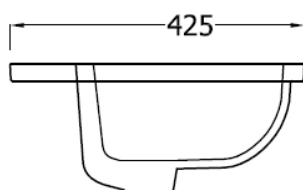

Note: Photo for illustration purpose only

Shenley Countertop Basin 500, CTH

Code
SHWB104

Description

Shenley 500mm countertop vanity basin, two tap holes with overflow and chainstay.

Features

- Contemporary design
- Overflow
- Bottom outlet for ease of maintenance
- Template provided in box.
- Suitable for all sectors excluding healthcare

Alternative Option

SHWB103: Shenley 500mm countertop vanity basin, central tap hole with overflow and chain stay hole

Trap Options

- A10R:** 1 1/4" resealing plastic bottle trap
TSWC112: 1 1/4" metal bottle trap
TSWC114: 1 1/4" modern metal bottle trap

Waste Options

- TSWC101:** 1 1/4" strainer waste 80mm, slotted
TSWC103: 1 1/4" swivel waste, slotted
TSWC105: 1 1/4" plug and chain waste, slotted tail
TSWC107: 1 1/4" click clack waste, slotted
S9513: Chain hole stopper (when plug & chain waste not used)

Material

Vitreous china to BS 3402

Finish

Alpine White

Size

500 x 425 x 190mm

Weight

10.6 kg