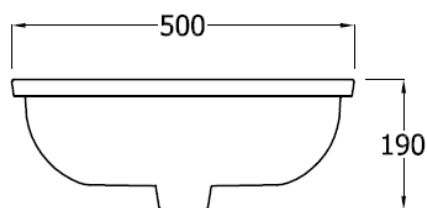

Note: Photo for illustration purpose only

Shenley Countertop Basin 500, CTH

Code
SHWB104

Description

Shenley 500mm countertop vanity basin, two tap holes with overflow and chainstay.

Features

- Contemporary design
- Overflow
- Bottom outlet for ease of maintenance
- Template provided in box.
- Suitable for all sectors excluding healthcare

Alternative Option

SHWB103: Shenley 500mm countertop vanity basin, central tap hole with overflow and chain stay hole

Trap Options

- A10R:** 1 1/4" resealing plastic bottle trap
TSWC112: 1 1/4" metal bottle trap
TSWC114: 1 1/4" modern metal bottle trap

Material

Vitreous china to BS 3402

Finish

Alpine White

Size

500 x 425 x 190mm

Weight

10.6 kg