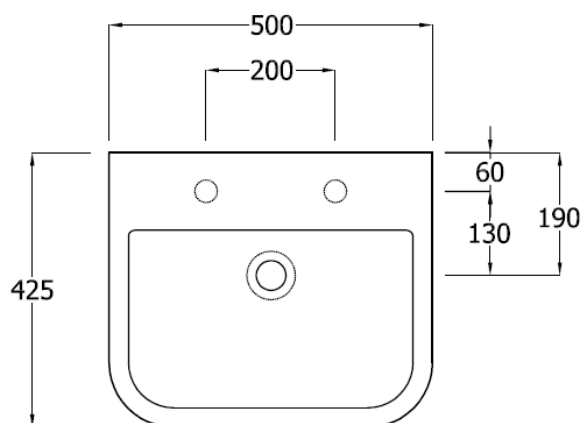

Note: Photo for illustration purpose only

Shenley Countertop Basin 500, CTH

Code
SHWB104

Description

Shenley 500mm countertop vanity basin, two tap holes with overflow and chainstay.

Features

- Contemporary design
- Overflow
- Bottom outlet for ease of maintenance
- Template provided in box.
- Suitable for all sectors excluding healthcare

Alternative Option

SHWB103: Shenley 500mm countertop vanity basin, central tap hole with overflow and chain stay hole

Trap Options

- A10R:** 1 1/4" resealing plastic bottle trap
TSWC112: 1 1/4" metal bottle trap
TSWC114: 1 1/4" modern metal bottle trap

Waste Options

- TSWC101:** 1 1/4" strainer waste 80mm, slotted
TSWC103: 1 1/4" swivel waste, slotted
TSWC105: 1 1/4" plug and chain waste, slotted tail
TSWC107: 1 1/4" click clack waste, slotted
S9513: Chain hole stopper (when plug & chain waste not used)

Material

Vitreous china to BS 3402

Finish

Alpine White

Size

500 x 425 x 190mm

Weight

10.6 kg